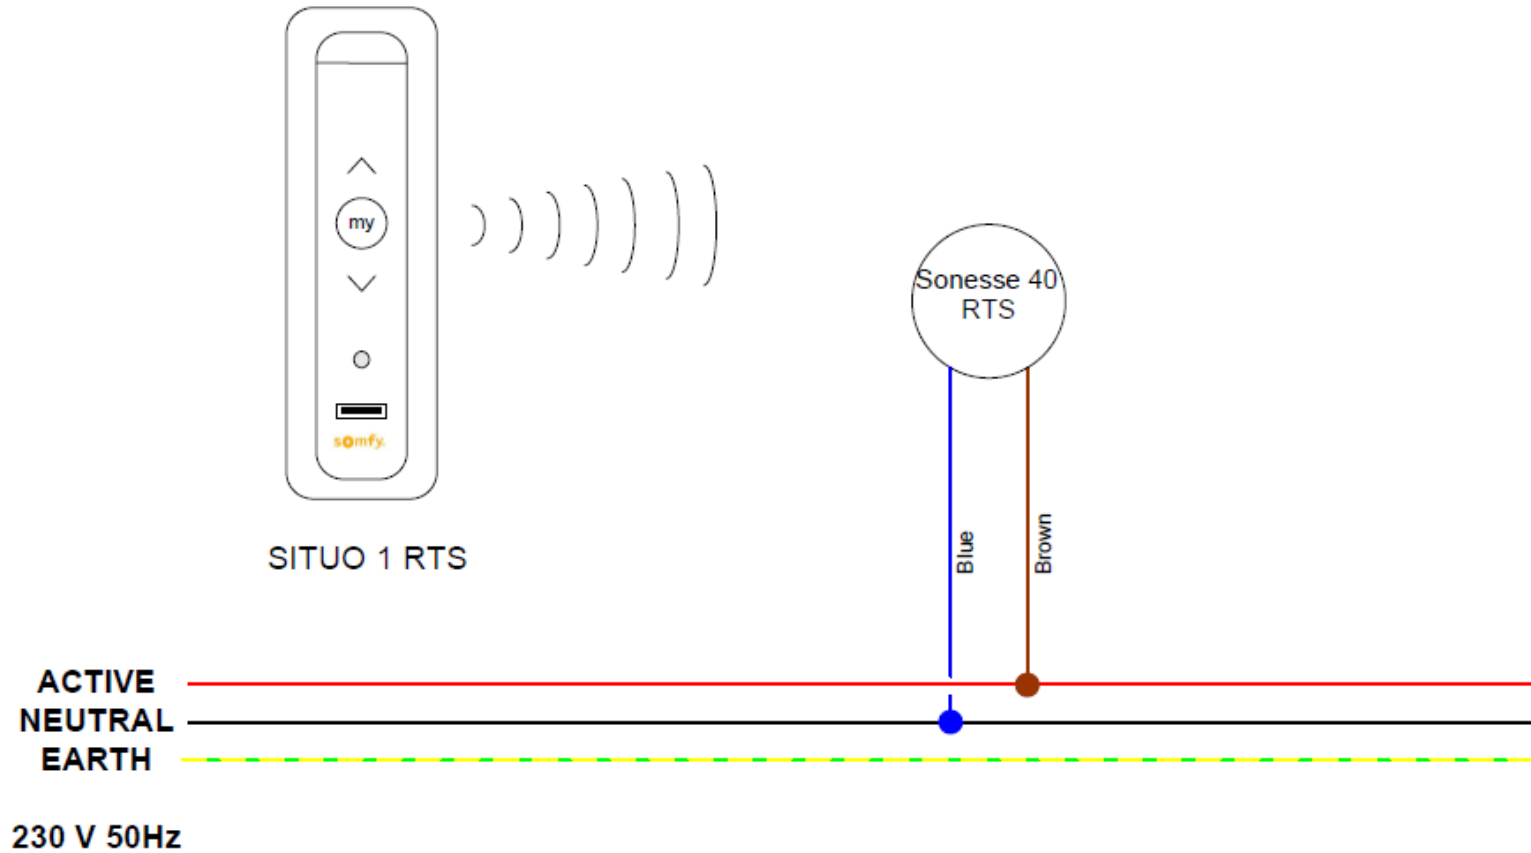

Sonesse 40 RTS Wiring Diagram

Please Note. The Sonesse 40 RTS Motor has double insulation and does not require an earth connection.