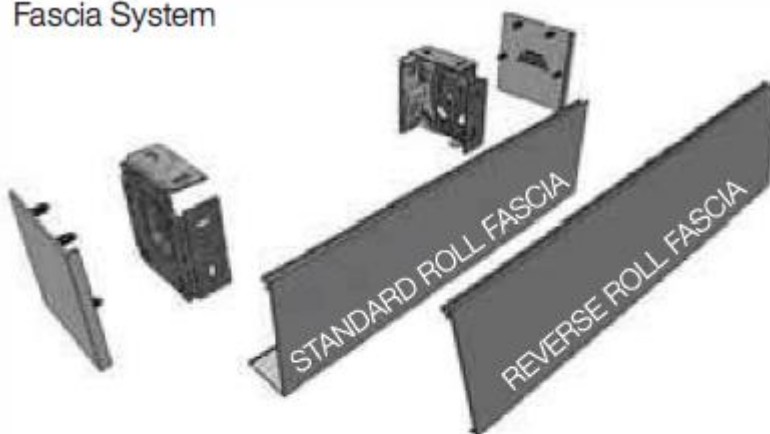

Q-Motion Fascia

Features & Benefit

Finishing touches for a beautiful Q-Motion experience

Introducing contemporary, slim lined colour-coordinated fascia's which enhances both the form and function of the Q-motion Roller Blind. Easily mounted, fascia's attractively conceal the roller blind system while adding to the light protection your blinds were designed to provide. They are appealing and practical, all in one!

- Choose from 3 colour options: White, Silver and Black
- All fascia orders include colour-coordinated end caps which provide a clean and uncluttered look when fascia is face mounted. (End caps are not included in reveal)
- Available in both standard and reverse roll
- Two sizes (automatically selected based on the drop of blind and thickness of fabric).
- Easy installation with snap off front cover

Fascia System