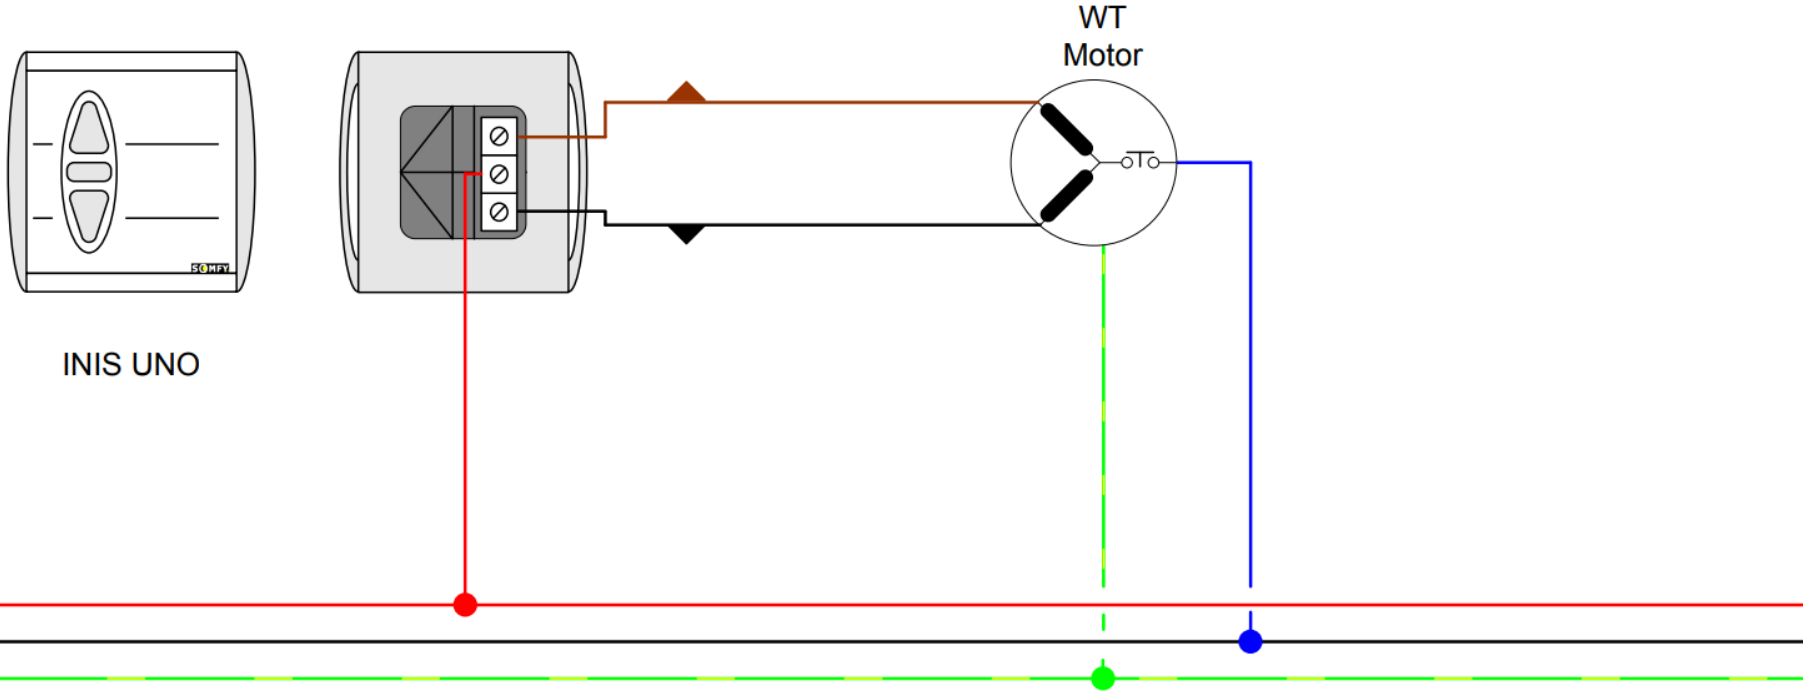

Orea 50 WT Wiring Diagram

INIS UNO

WT
Motor

ACTIVE
NEUTRAL
EARTH

240 V 50Hz

Note:
Directions can be reversed by swapping the two active wires from the motor to the appropriate terminal on the Inis Uno. Directions are determined by the motor's position & the direction of roll.