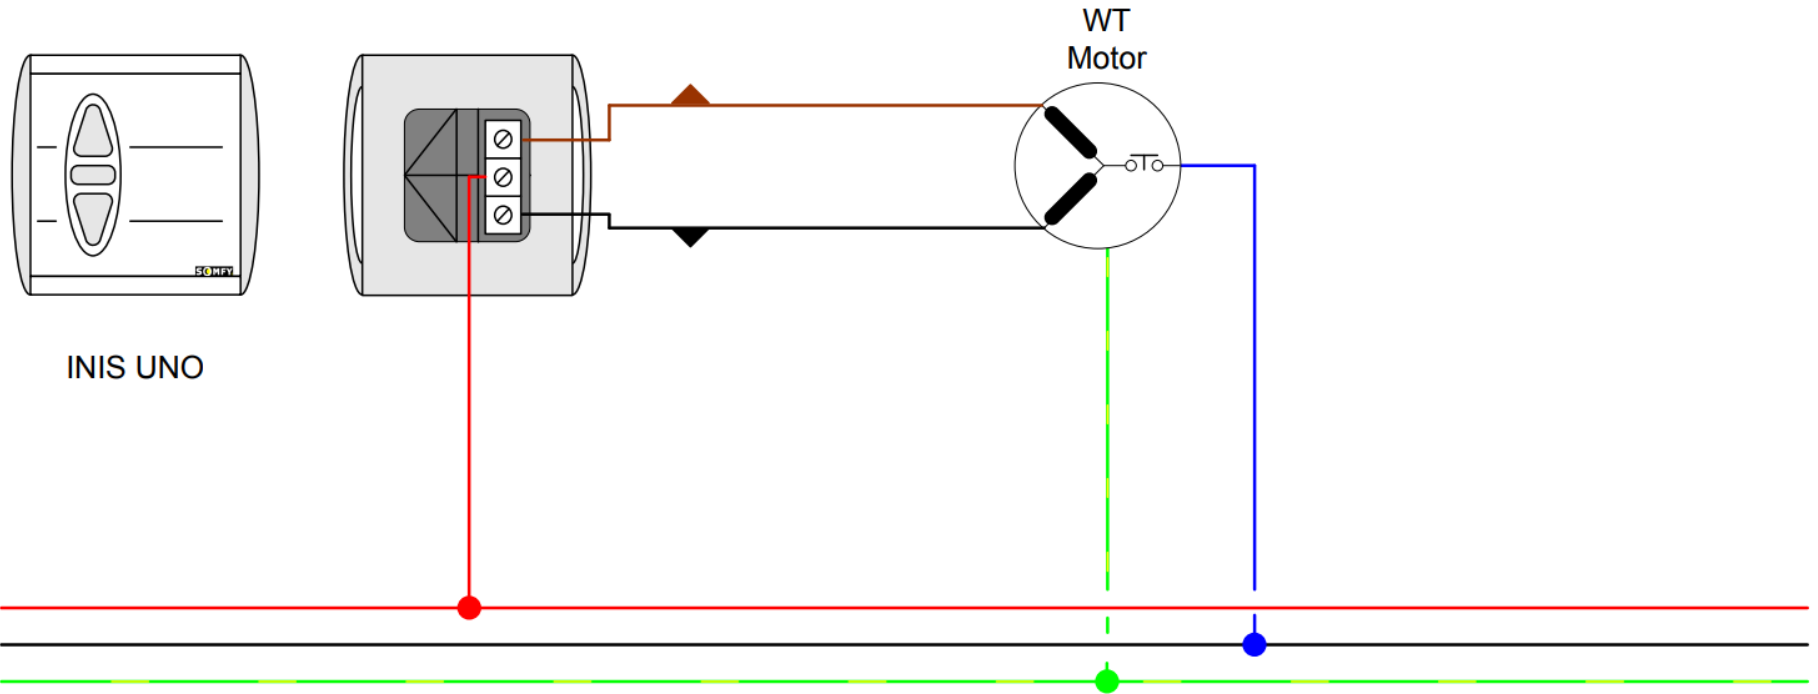

LT 50 Mariner WT Wiring Diagram

Note:
Directions can be reversed by swapping the two active wires from the motor to the appropriate terminal on the Inis Uno. Directions are determined by the motor's position & the direction of roll.

ACTIVE
NEUTRAL
EARTH

240 V 50Hz