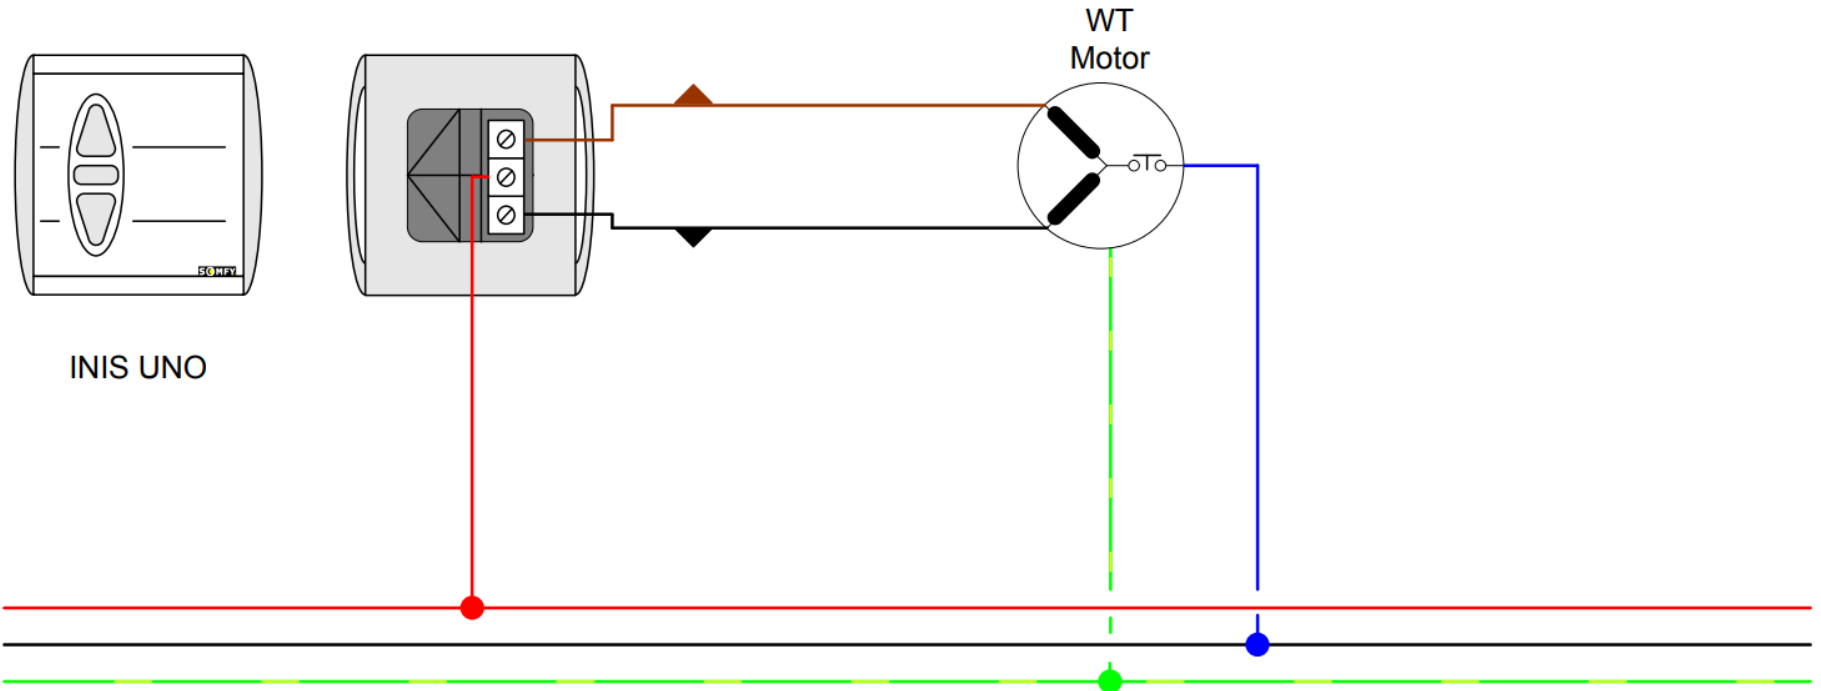

# LT 50 Mariner WT with Inis Uno Wall Switch Wiring Diagram

ACTIVE  
NEUTRAL  
EARTH

240 V 50Hz

Note:  
Directions can be reversed by swapping the two active wires from the motor to the appropriate terminal on the Inis Uno. Directions are determined by the motor's position & the direction of roll.