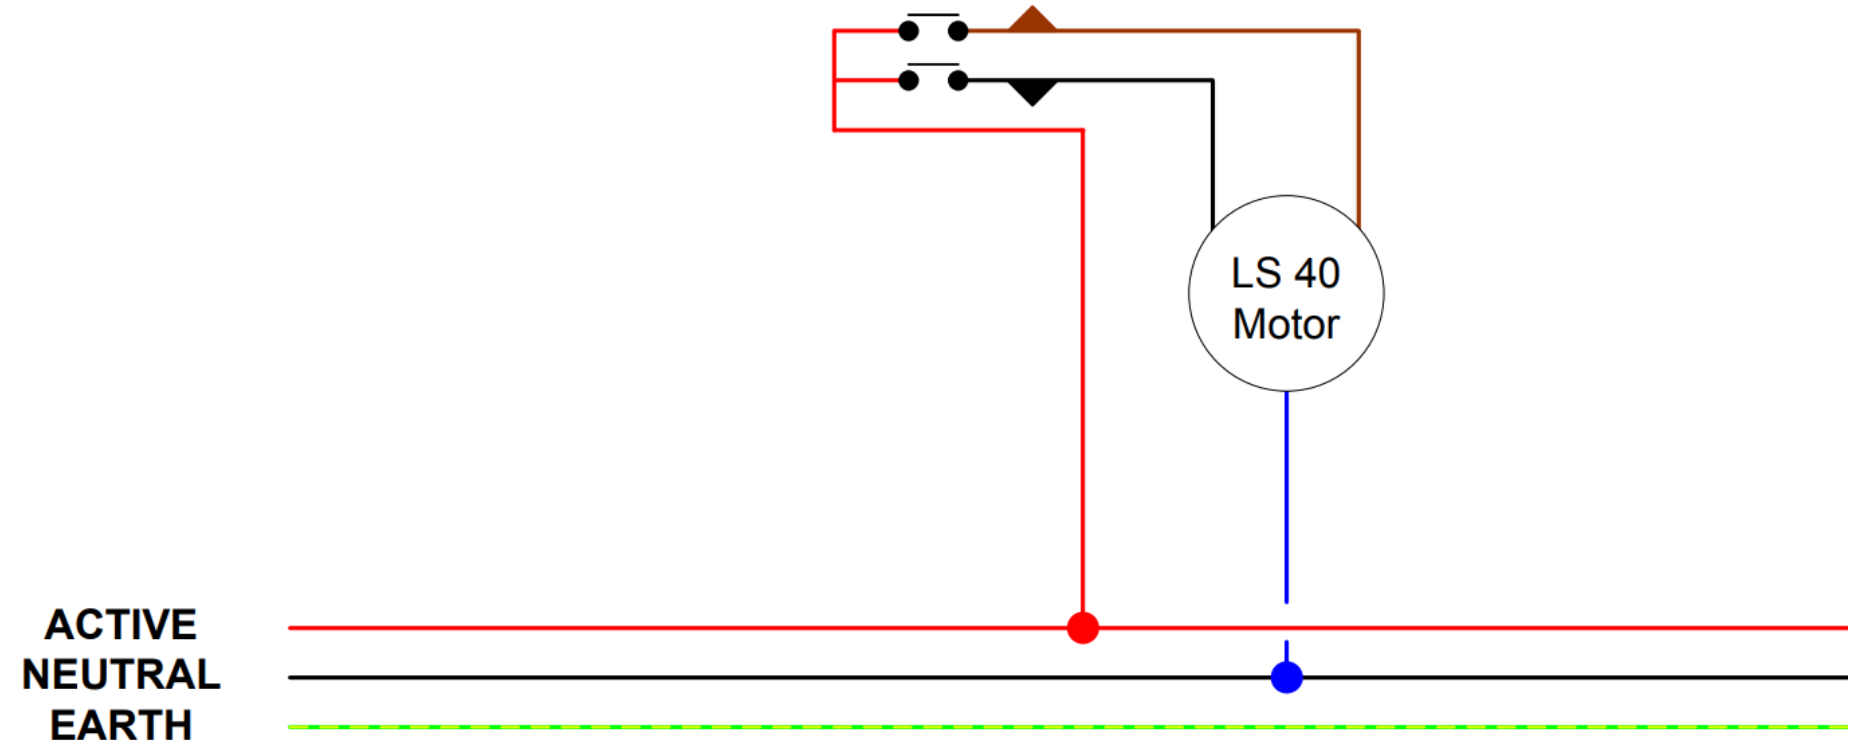

LS 40 WT Wiring Diagram

**ACTIVE
NEUTRAL
EARTH**

230 V 50Hz

Note:

Directions can be reversed by swapping the two active wires from the motor to the appropriate terminal on the Inis Uno. Directions are determined by the motor's position & the direction of roll.