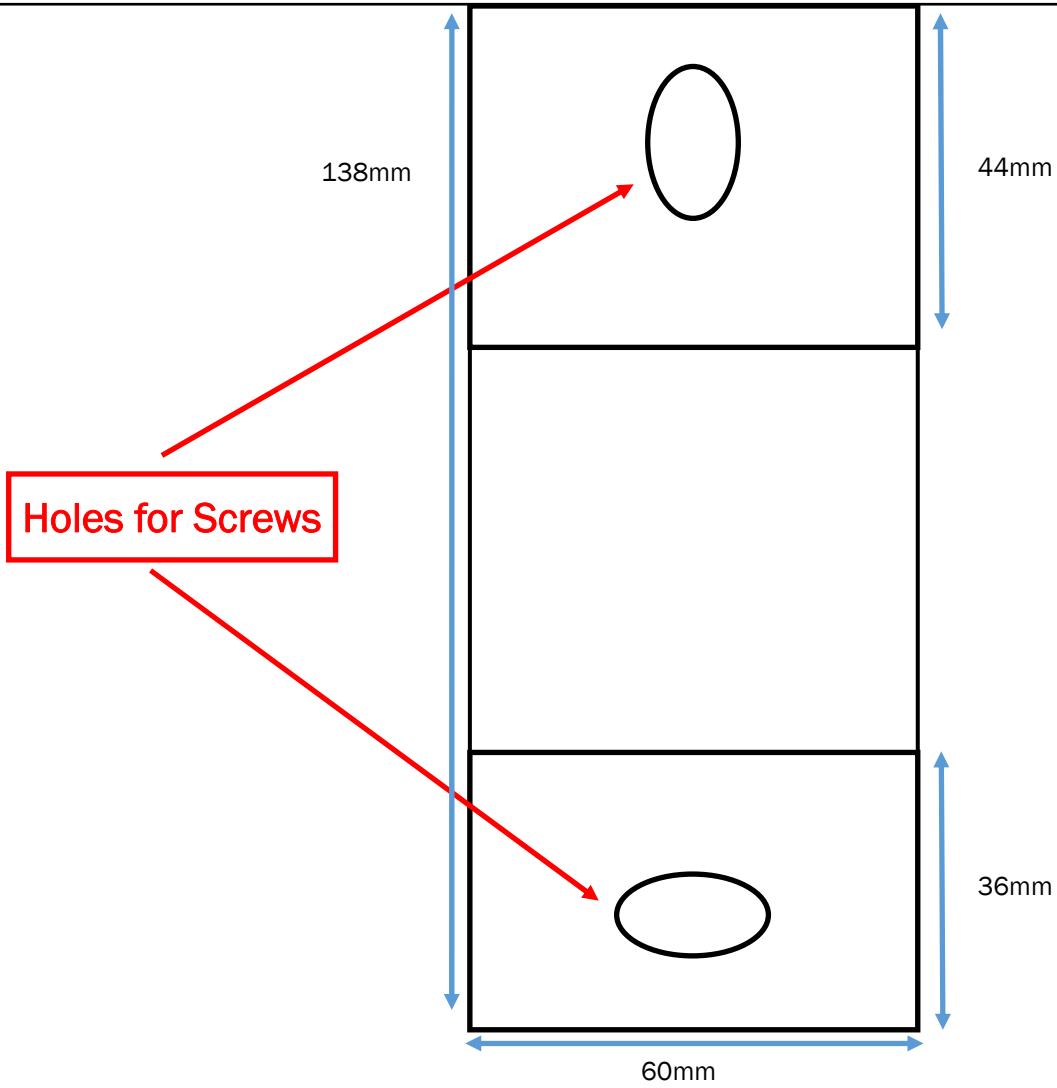

10mm deduction for clearance - Place this end against outside wall

Kona Classic

No Add On's