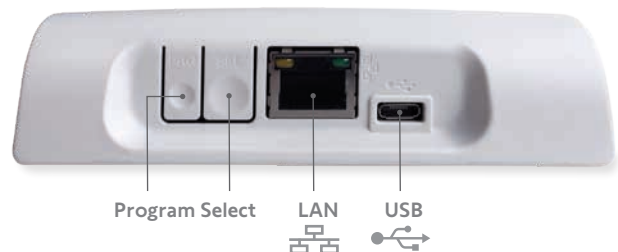

TECHNICAL CHARACTERISTICS

Operating Temperature	5°C to 35°C
Protection Rating	IP 30
Radio Frequency	RTS:433.42 MHz
Radio Hz Range	200 metres in open field, 20 metres through 2 reinforced concrete walls
Dimension (H x W x D mm)	110 X 71.5 X 24 (without plug)