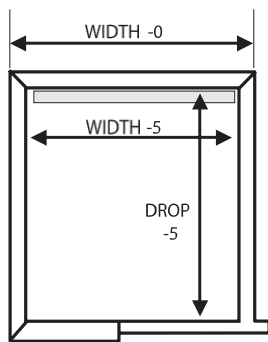

## Hartford Headrail Measuring Manual

# 10mm & 20mm Cellular Shades EasyRise, ULTRAGLIDE<sup>®</sup>, PowerRise, LiteRise & Hard-wired Motorised Shades Measuring

Architrave & Reveal

Face & Reveal

Corners

Bays