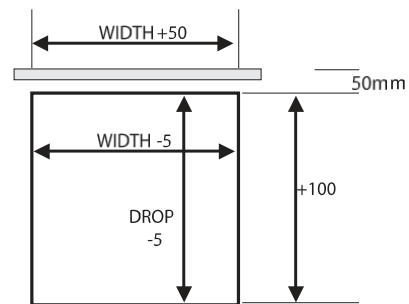

## Hartford Headrail Measuring Manual

# 10mm & 20mm Cellular Shades EasyRise, ULTRAGLIDE<sup>®</sup>, PowerRise, LiteRise & Hard-wired Motorised Shades Measuring

Architrave & Reveal

Face & Reveal

Corners

Bays