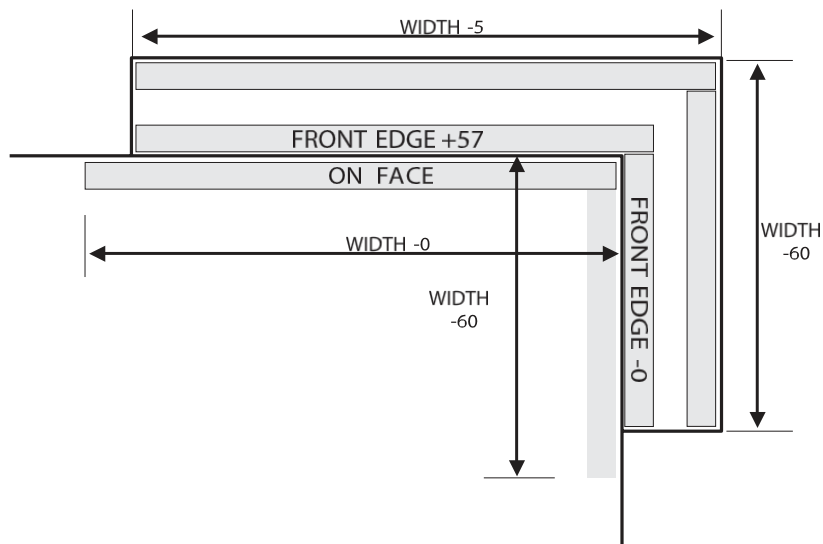

## Hartford Headrail Measuring Manual

# 10mm & 20mm Cellular Shades EasyRise, ULTRAGLIDE<sup>®</sup>, PowerRise, LiteRise & Hard-wired Motorised Shades Measuring

Architrave & Reveal

Face & Reveal

Corners

Bays